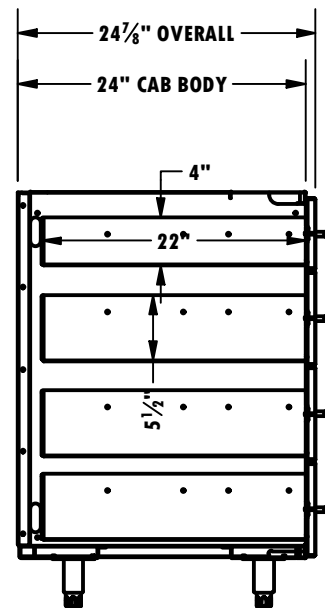

# DB4DXX 4 DRAWER BASE CABINETS

CABINET TAG	DESCRIPTION
DB4D9	4 DW CABINET 9in WD
DB4D12	4 DW CABINET 12in WD
DB4D15	4 DW CABINET 15in WD
DB4D18	4 DW CABINET 18in WD
DB4D21	4 DW CABINET 21in WD
DB4D24	4 DW CABINET 24in WD
DB4D27	4 DW CABINET 27in WD
DB4D30	4 DW CABINET 30in WD
DB4D33	4 DW CABINET 33in WD

**NOTES:**  
**STAINLESS SOFT CLOSE DRAWER SLIDES**  
**80LB RATED SLIDES**  
**TOP DRAWER BODY HEIGHT 4" INSIDE ALL CABINETS**  
**MID AND BTM DRAWER BODY HEIGHTS 5-1/2" INSIDE ALL CABINETS**  
**FOR 28" EXTRA DEEP CABINET BODY SPECIFY DB4DXX28**  
**XX = WIDTH**  
**33" WIDE DRAWER CABINET NOT AVAILABLE IN 28" DEPTH**  
**24" DRAWER DEPTH INSIDE 28" EXTRA DEEP CABINETS**

**SECTION AA-AA**  
**SCALE 3/4" = 12"**