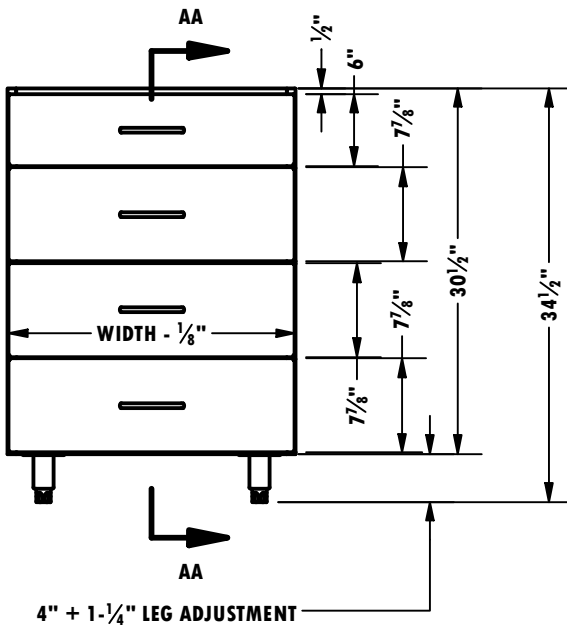

# DB4DXX 4 DRAWER BASE CABINETS

CABINET TAG	DESCRIPTION
DB4D9	4 DW CABINET 9in WD
DB4D12	4 DW CABINET 12in WD
DB4D15	4 DW CABINET 15in WD
DB4D18	4 DW CABINET 18in WD
DB4D21	4 DW CABINET 21in WD
DB4D24	4 DW CABINET 24in WD
DB4D27	4 DW CABINET 27in WD
DB4D30	4 DW CABINET 30in WD
DB4D33	4 DW CABINET 33in WD

**NOTES:**  
**STAINLESS SOFT CLOSE DRAWER SLIDES**  
**80LB RATED SLIDES**  
**TOP DRAWER BODY HEIGHT 4" INSIDE ALL CABINETS**  
**MID AND BTM DRAWER BODY HEIGHTS 5-1/2" INSIDE ALL CABINETS**  
**FOR 28" EXTRA DEEP CABINET BODY SPECIFY DB4DXX28**  
**XX = WIDTH**  
**33" WIDE DRAWER CABINET NOT AVAILABLE IN 28" DEPTH**  
**24" DRAWER DEPTH INSIDE 28" EXTRA DEEP CABINETS**

**SECTION AA-AA**  
**SCALE 3/4" = 12"**